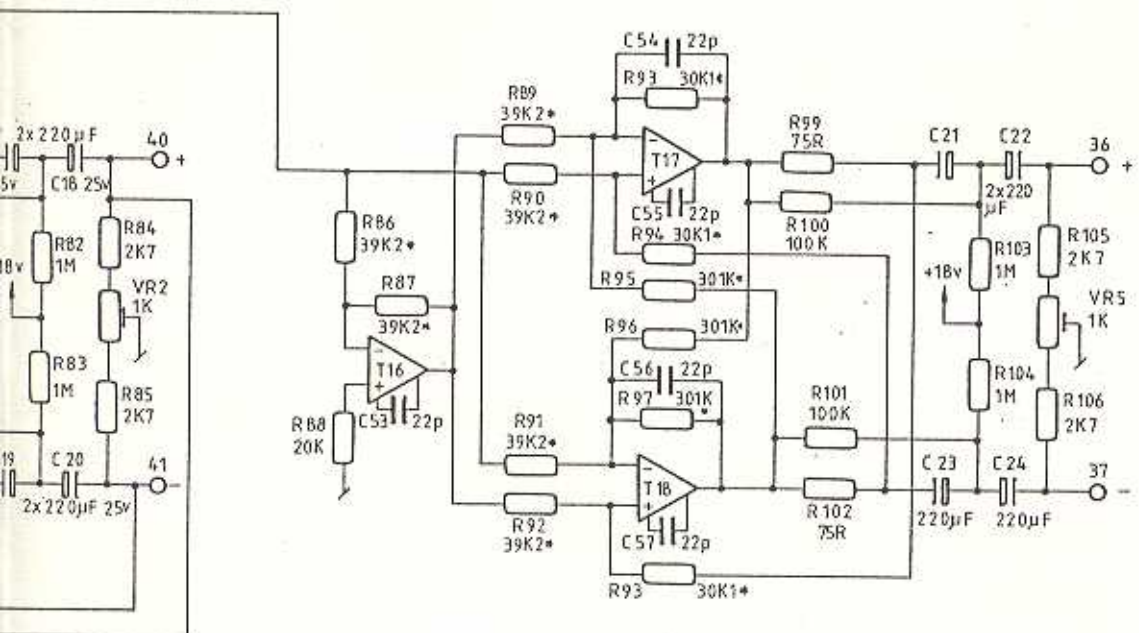

Copyright © SSL All rights reserved.  
 This document may not be reproduced in any form without the written permission of SSL.

Rev.	Date	Chkd	Details
0	5.85		REDRAWN V.6.
1	09/85		IN "1C" TOP OF R108 TO 5Q, PROGRAMME R INPUT. NOT 23, PROGRAMME R MONITOR O/P.

ASSY REV N° 1

Title  
 PROGRAMME OUTPUTS  
 AND MONITOR BUFFERS

Drg. No. T82195.70

**Solid State Logic**  
 8-2T

SOURCE IS MONO

Copyright © SSL All rights reserved.  
 This document may not be reproduced in any form without the written permission of SSL

Rev.	Date	Details
0	4.84	PROTOTYPE
	6.85	REDRAWN V.B.

A  
B  
C  
D

Title	LOGIC
Drg.No.	T82195-71
<b>Solid State Logic</b>	
8-22	