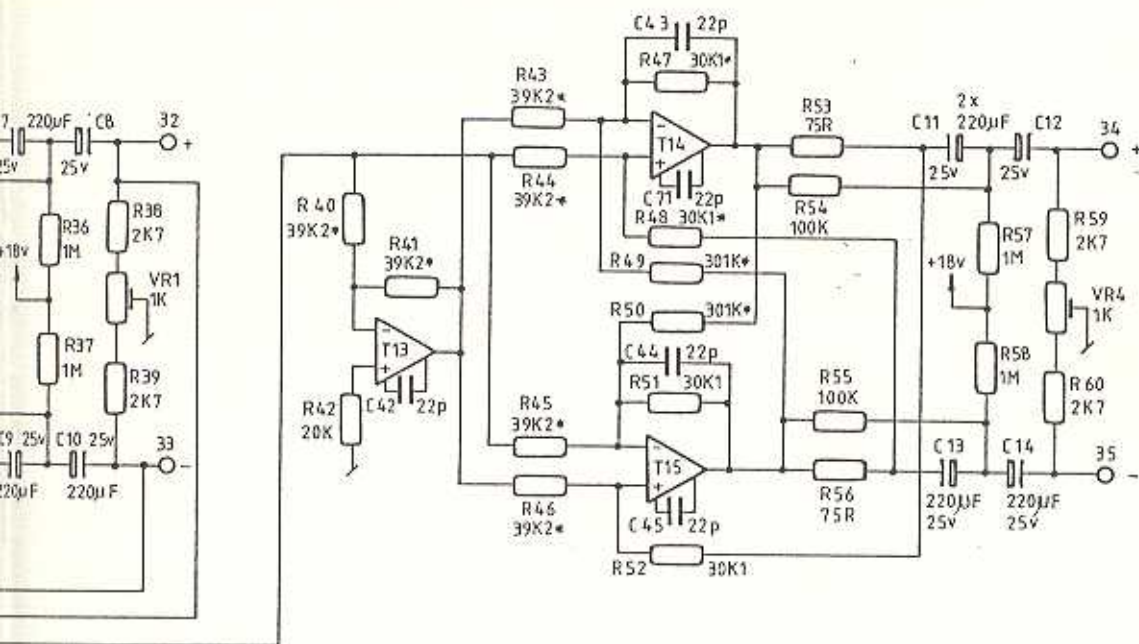

Copyright © SSL All rights reserved.  
 This document may not be reproduced in any form without the written permission of SSL.

Rev.	Date	Chkd	Details
0	5.85		REDRAWN V.6.
1	09/85		IN "1C" TOP OF R108 TO 5Q, PROGRAMME R INPUT. NOT 23, PROGRAMME R MONITOR O/P.

ASSY REV N° 1

Title  
 PROGRAMME OUTPUTS  
 AND MONITOR BUFFERS

Drg. No. T82195.70

**Solid State Logic**  
 8-2T

SOURCE IS MONO

Copyright © SSL All rights reserved.  
 This document may not be reproduced in any form without the written permission of SSL

Rev.	Date	Details
0	4.84	PROTOTYPE
	6.85	REDRAWN V.B.

A  
B  
C  
D

Title	LOGIC
Drg.No.	T82195-71
<b>Solid State Logic</b>	
8-22	