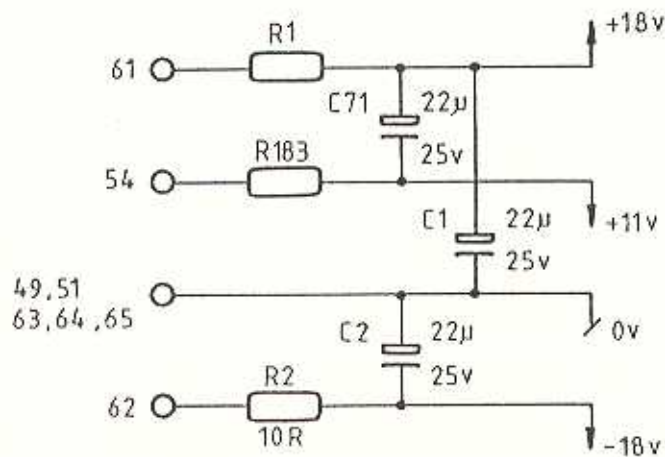

ASSY REV N° 1

Title  
 PROGRAMME OUTPUTS  
 AND MONITOR BUFFERS

Drg. No. T82195.70

**Solid State Logic**  
 8-2T

SOURCE IS MONO

Copyright © SSL All rights reserved.  
 This document may not be reproduced in any form without the written permission of SSL

Rev.	Date	Details
0	4.84	PROTOTYPE
	6.85	REDRAWN V.B.

A  
B  
C  
D

Title	LOGIC
Drg.No.	T82195-71
<b>Solid State Logic</b>	
8-22	