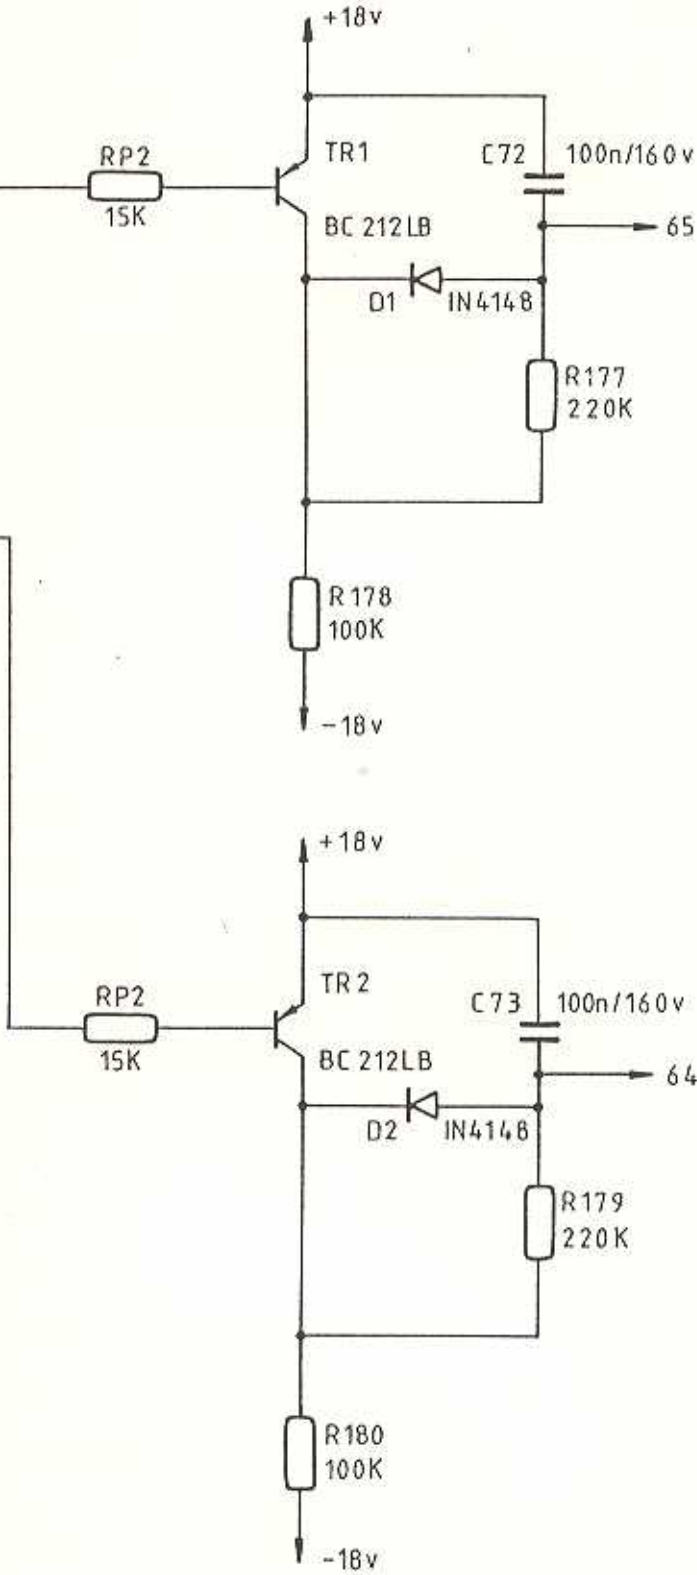

Copyright © SSL All rights reserved.  
 This document may not be reproduced in any form without the written permission of SSL.

Rev.	Date	Chkd	Details
0	5.85		REDRAWN V.6.
1	09/85		IN "1C" TOP OF R108 TO 5Q, PROGRAMME R INPUT. NOT 23, PROGRAMME R MONITOR O/P.

ASSY REV N° 1

Title  
 PROGRAMME OUTPUTS  
 AND MONITOR BUFFERS

Drg. No. T82195.70

**Solid State Logic**  
 8-2T

SOURCE IS MONO

Copyright © SSL All rights reserved.  
 This document may not be reproduced in any form without the written permission of SSL

Rev.	Date	Details
0	4.84	PROTOTYPE
	6.85	REDRAWN V.B.

A  
B  
C  
D

Title	LOGIC
Drg.No.	T82195-71
<b>Solid State Logic</b>	
8-22	