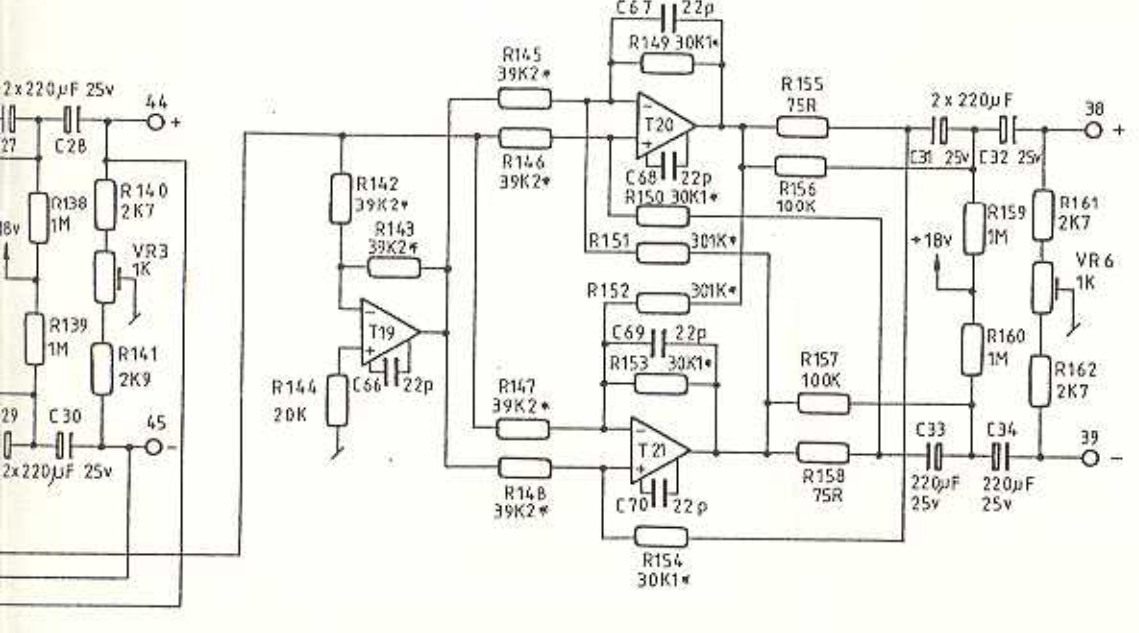

Copyright © SSL All rights reserved.  
 This document may not be reproduced in any form without the written permission of SSL.

Rev.	Date	Chkd	Details
0	5.85		REDRAWN V.6.
1	09/85		IN "1C" TOP OF R108 TO 5Q, PROGRAMME R INPUT. NOT 23, PROGRAMME R MONITOR O/P.

ASSY REV N° 1

Title  
 PROGRAMME OUTPUTS  
 AND MONITOR BUFFERS

Drg. No. T82195.70

**Solid State Logic**  
 8-2T

SOURCE IS MONO

Copyright © SSL All rights reserved.  
 This document may not be reproduced in any form without the written permission of SSL

Rev.	Date	Details
0	4.84	PROTOTYPE
	6.85	REDRAWN V.B.

A  
B  
C  
D

Title	LOGIC
Drg.No.	T82195-71
<b>Solid State Logic</b>	
8-22	