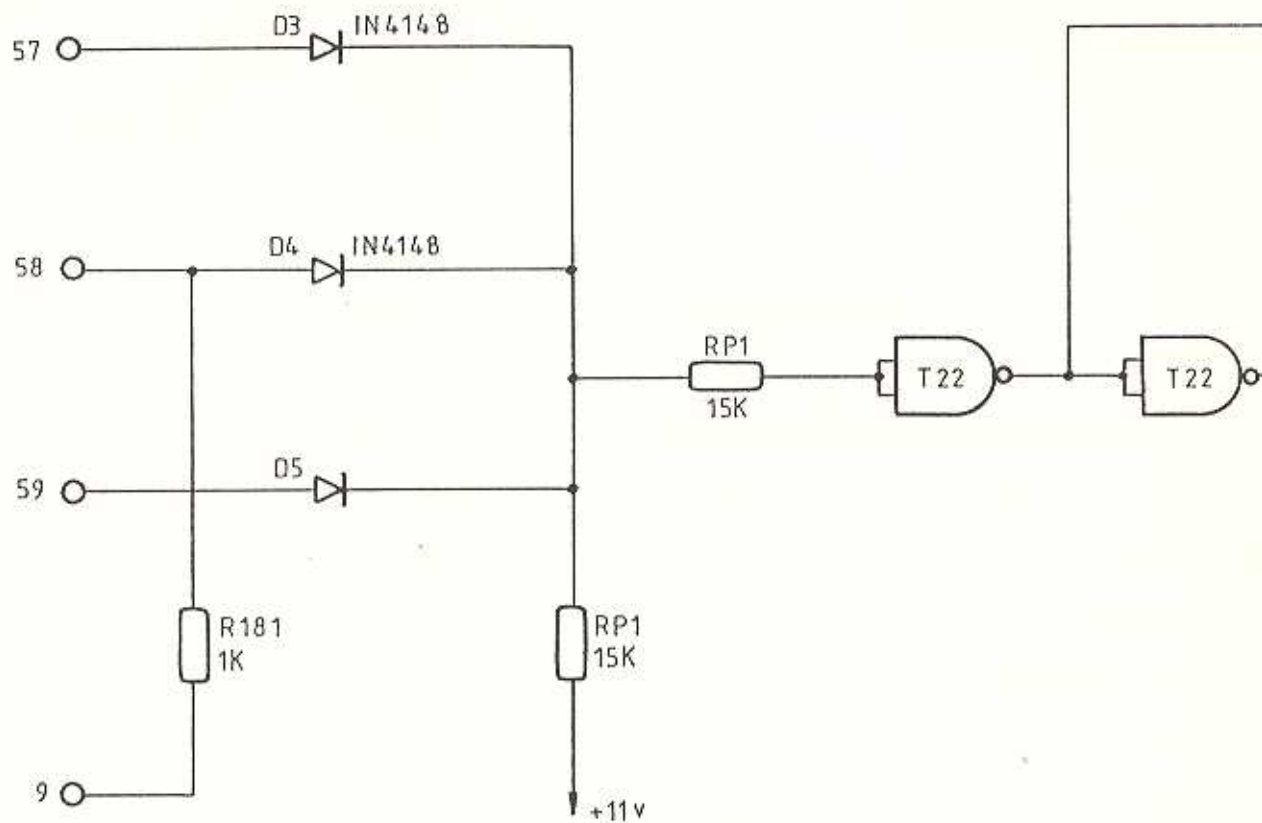

Copyright © SSL All rights reserved.  
 This document may not be reproduced in any form without the written permission of SSL.

Rev.	Date	Chkd	Details
0	5.85		REDRAWN V.6.
1	09/85		IN "1C" TOP OF R108 TO 5Q, PROGRAMME R INPUT. NOT 23, PROGRAMME R MONITOR O/P.

ASSY REV N° 1

Title  
 PROGRAMME OUTPUTS  
 AND MONITOR BUFFERS

Drg. No. T82195.70

**Solid State Logic**  
 8-2T

SOURCE IS MONO

Copyright © SSL All rights reserved.  
 This document may not be reproduced in any form without the written permission of SSL

Rev.	Date	Details
0	4.84	PROTOTYPE
	6.85	REDRAWN V.B.

A  
B  
C  
D

Title	LOGIC
Drg.No.	T82195-71
<b>Solid State Logic</b>	
8-22	