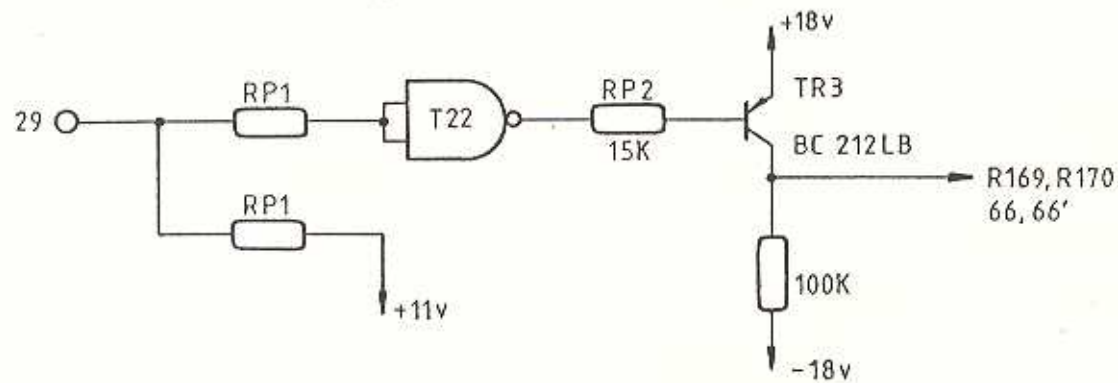

ASSY REV N° 1

Title  
 PROGRAMME OUTPUTS  
 AND MONITOR BUFFERS

Drg. No. T82195.70

**Solid State Logic**  
 8-2T

SOURCE IS MONO

Copyright © SSL All rights reserved.  
 This document may not be reproduced in any form without the written permission of SSL

Rev.	Date	Details
0	4.84	PROTOTYPE
	6.85	REDRAWN V.B.

A  
B  
C  
D

Title	LOGIC
Drg.No.	T82195-71
<b>Solid State Logic</b>	
8-22	