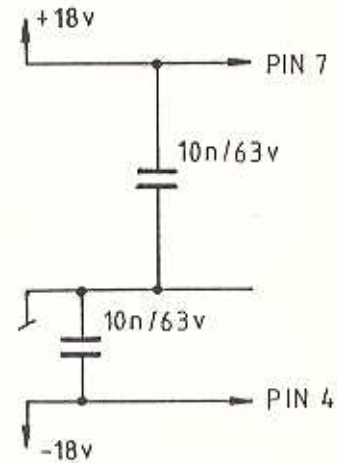

ASSY REV N° 1

Title  
 PROGRAMME OUTPUTS  
 AND MONITOR BUFFERS

Drg. No. T82195.70

**Solid State Logic**  
 8-2T

SOURCE IS MONO

Copyright © SSL All rights reserved.  
 This document may not be reproduced in any form without the written permission of SSL

Rev.	Date	Details
0	4.84	PROTOTYPE
	6.85	REDRAWN V.B.

A  
B  
C  
D

Title	LOGIC
Drg.No.	T82195-71
<b>Solid State Logic</b>	
8-22	